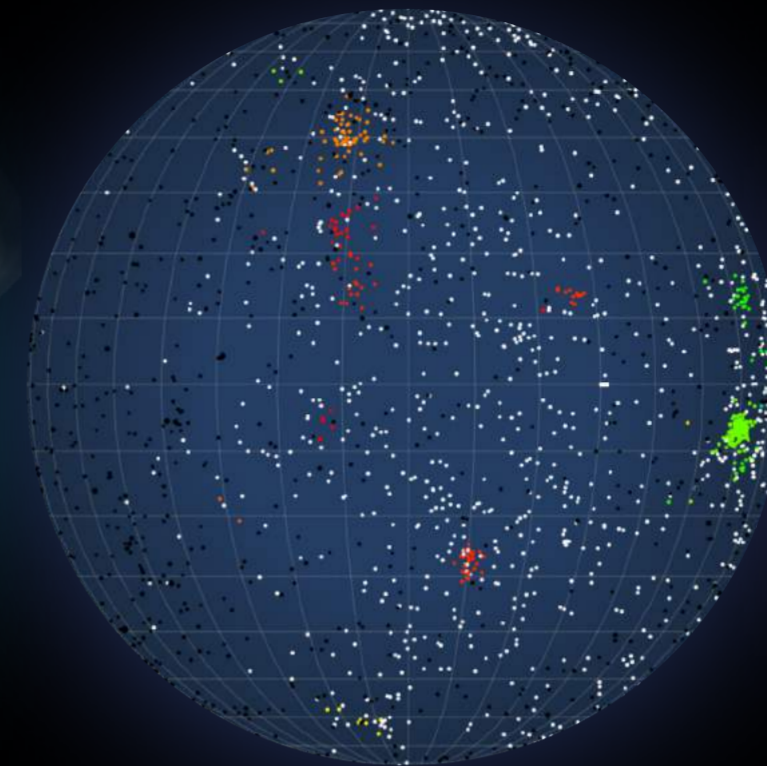

VIRTUAL FLY-BY OF THE SUN'S POLES

ADVANCE WARNING OF GEOMAGNETIC STORMS

AI ASTEROID SHAPE MODELING

GLOBAL METEOR ACTIVITY

CLOUD CLASSIFIER

STAR SPOTS

GLOBAL FLOOD MAPPING

METALLIC ANOMALIES ON THE MOON

THERMOSPHERIC DRAG

REVEALING THE MOON'S SHADOWED REGIONS

CELEBRATING 10 YEARS OF APPLIED AI.
FOR ALL HUMANKIND.